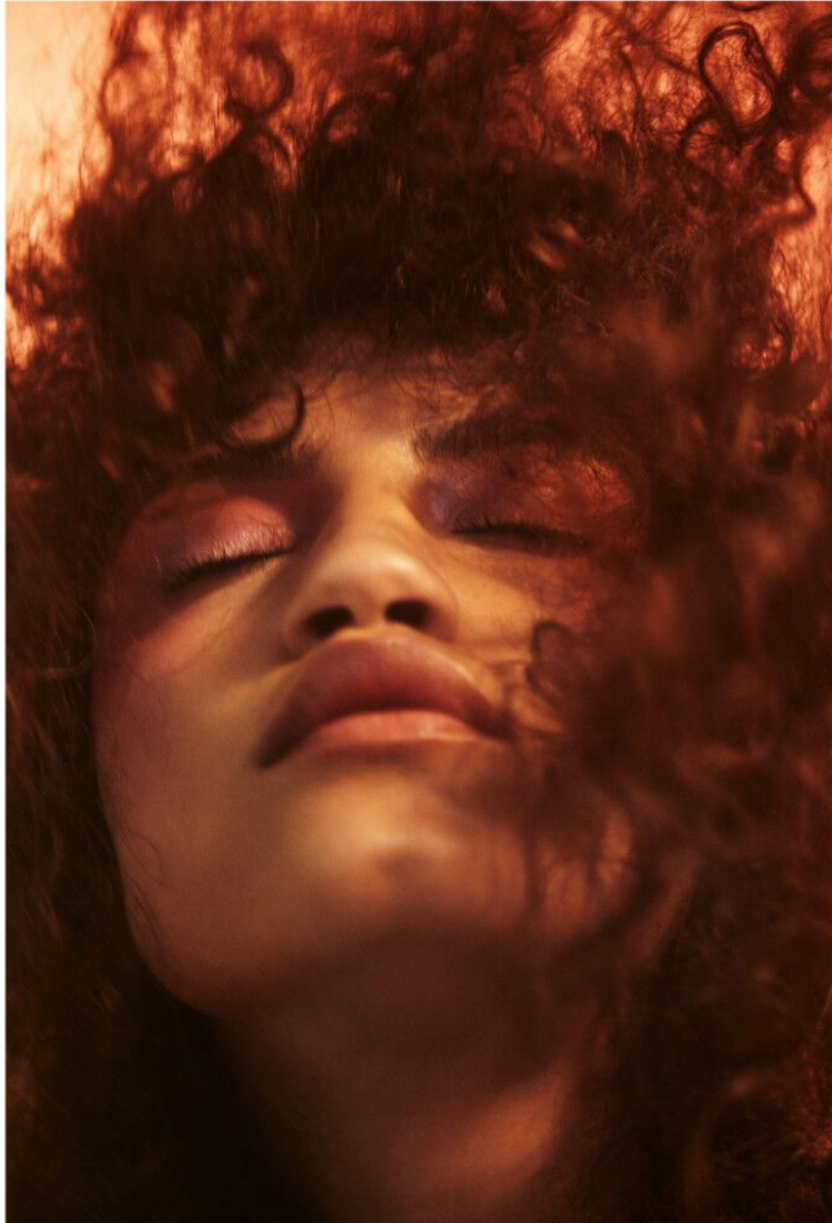

CECILIA COLÓN

height 5'9" · bust 32.5" · cup B/C · waist 23.5" · hips 35.5" · dress 36 EU/6 US/8 UK
shoes size 40.5 EU/9.5 US/7 UK · hair brown · eyes brown