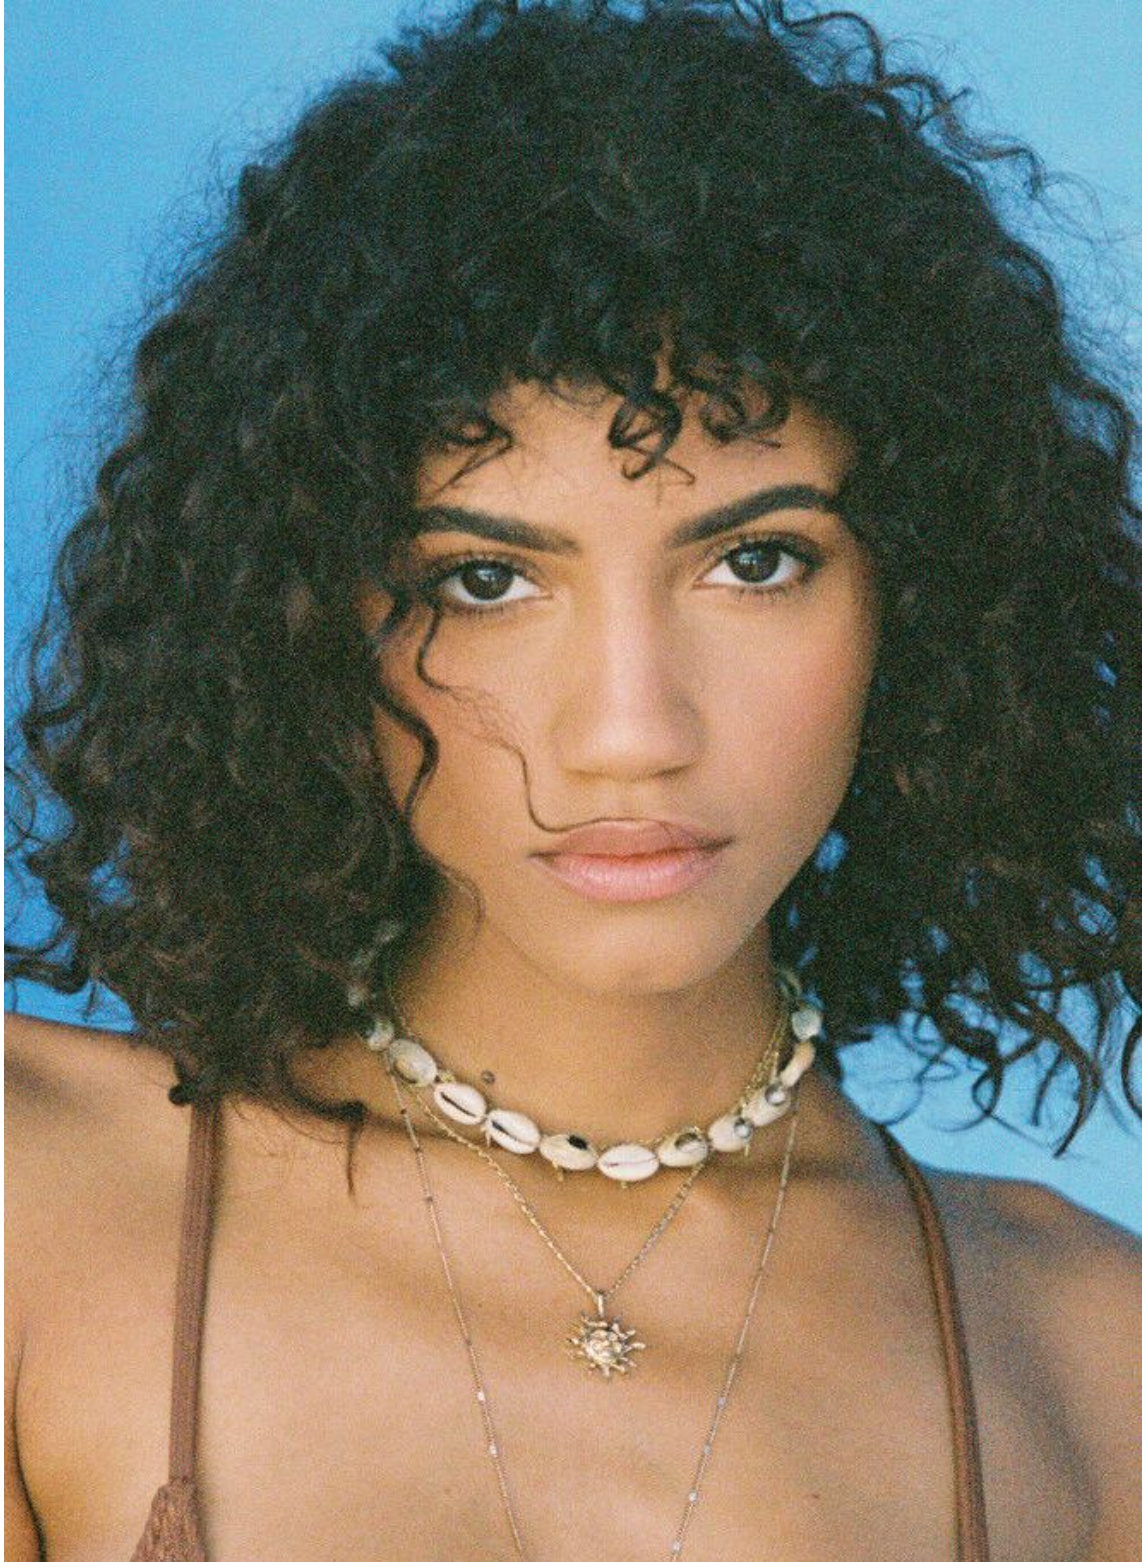

CECILIA COLÓN

height 5'9" · bust 32.5" · cup B/C · waist 23.5" · hips 35.5" · dress 36 EU/6 US/8 UK
shoes size 40.5 EU/9.5 US/7 UK · hair brown · eyes brown

CECILIA COLÓN

height 5'9" · bust 32.5" · cup B/C · waist 23.5" · hips 35.5" · dress 36 EU/6 US/8 UK
shoes size 40.5 EU/9.5 US/7 UK · hair brown · eyes brown

MGM
MODELS

MGM
MODELS

CECILIA COLÓN

height 5'9" · bust 32.5" · cup B/C · waist 23.5" · hips 35.5" · dress 36 EU/6 US/8 UK
shoes size 40.5 EU/9.5 US/7 UK · hair brown · eyes brown

CECILIA COLÓN

height 5'9" · bust 32.5" · cup B/C · waist 23.5" · hips 35.5" · dress 36 EU/6 US/8 UK
shoes size 40.5 EU/9.5 US/7 UK · hair brown · eyes brown

CECILIA COLÓN

height 5'9" · bust 32.5" · cup B/C · waist 23.5" · hips 35.5" · dress 36 EU/6 US/8 UK
shoes size 40.5 EU/9.5 US/7 UK · hair brown · eyes brown

CREMA MODELADORA CURL CHARISMA CHIA + FLAXSEED COIL CUSTARD, BRIOCEO, \$695, SEPHORA.
CURL MOISTURIZE SHAMPOO, BUMBLE&BUMBLE, \$900, SHOP.BEAUTYART.COM.MX.
LOOK TOTAL, TAKO MEKVABIDZE.